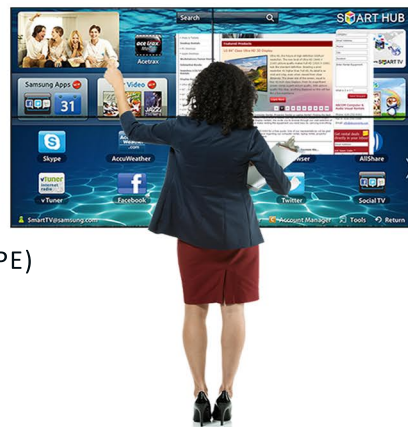

OPTIONS

- 222" (17.1'W X 7.9'H) 5WX4H X464UN ARRAY
- 208" (16.2'W X 7.1'H) 4WX3H X554UN ARRAY
- 198" (16.2'W X 4.8'H) 4WX2H X554UN ARRAY
- 186" (13.8'W X 7.9'H) 4WX4H X464UN ARRAY
- 167" (10.4'W X 9.8'H) 3WX5H X464UN ARRAY
- 165" (12.3'W X 7.1'H) 3WX3H X554UN ARRAY
- 146" (12.3'W X 2.6'H) 3WX1H X554UN ARRAY (LANDSCAPE)
- 138" (10.4'W X 6.1'H) 3WX3H X464UN ARRAY
- 118" (4.3'W X 9.3'H) 1Wx4H X554UN ARRAY
- 110" (8.3'W X 4.8'H) 2WX2H X554UN ARRAY
- 100" (3.7'W X 7.9'H) 1WX4H X464UN ARRAY
- 72" (4.8'W X 4.3'H) 2WX1H X554UN ARRAY (PORTRAIT)