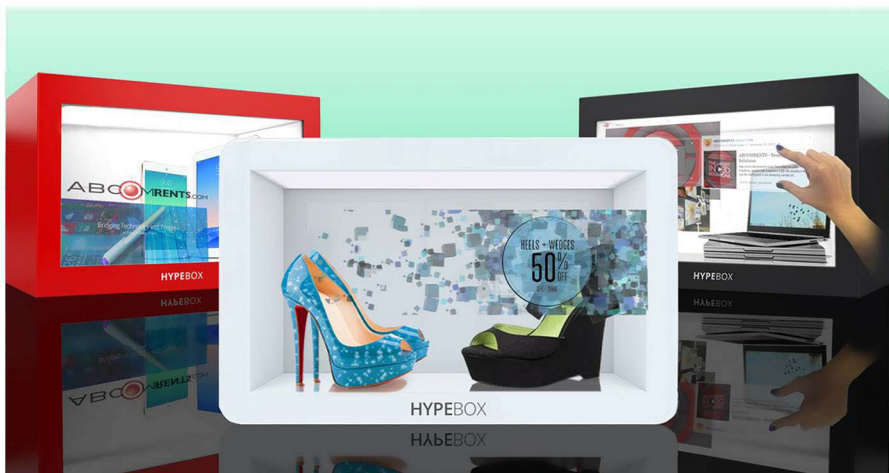

# TRANSPARENT HYPEBOX RENTAL

Product + Content All-in-One

Stun the audience at your next event by bringing your product to life! An integrated transparent LCD screen solution which enables the user to see a real product at the same time as viewing digital content on the screen.

## Incredible Transparency

The high and clear transparency turns this product into an incredible tool for any store, tradeshow or event.

## AVAILABLE SIZES

43" HYPEBOX 10-PT TOUCH

1920 X 1080  
42"W x 26.7"H x 15.9"D

32" HYPEBOX 10-PT TOUCH

1920 X 1080  
32.2"W x 21.2"H x 16"D

21.5" HYPEBOX 2-PT TOUCH

1920 X 1080  
22.8"W x 14.9"H x 8.6"D

49"

The HYPEBOX® V2 STELE is available in size 49" and portrait orientation; aimed to showcase a larger object, as well as a collection of objects displayed on its modular shelves. The support base provides an elegant presentation to highlight the objects displayed in the box. The internal LED lights can be adjusted according to your preferences or the light conditions of the surroundings.