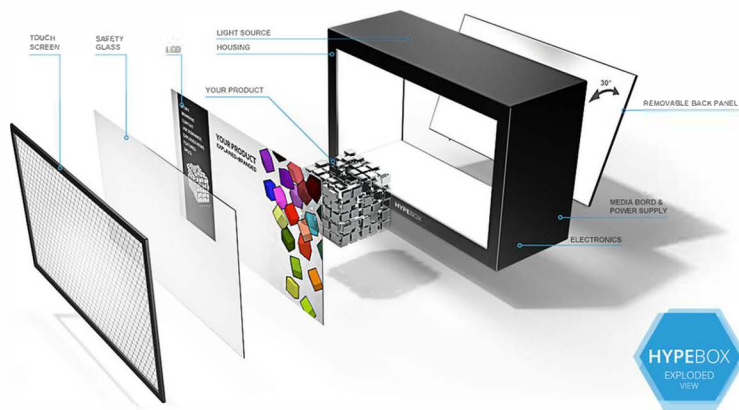

# TRANSPARENT HYPEBOX RENTAL

Product + Content All-in-One

Stun the audience at your next event by bringing your product to life! An integrated transparent LCD screen solution which enables the user to see a real product at the same time as viewing digital content on the screen.

## Incredible Transparency

The high and clear transparency turns this product into an incredible tool for any store, tradeshow or event.

## SPECIFICATIONS

<b>Construction</b>	<b>Ruggedized Metal Showcase</b>
<b>Housing Color</b>	<b>White Matt</b>
<b>Panel</b>	<b>Transparent LCD</b>
<b>Transparency</b>	<b>15%</b>
<b>Refresh Rate</b>	<b>50 to 60Hz</b>
<b>Colors</b>	<b>16.7 Mil.</b>
<b>Viewing Angle</b>	<b>160deg in all Directions</b>
<b>Connections</b>	<b>USB, HDMI</b>
<b>Illumination</b>	<b>High Brightness LED Backlight</b>
<b>Orientation</b>	<b>Landscape &amp; Portrait Mode</b>
<b>Environmental Conditions</b>	<b>Working 0-40deg C</b>
<b>Power Supply</b>	<b>100-240V (50/60Hz)</b>
<b>Supported OS</b>	<b>Android, Windows, Linux, Mac OS X, and any External Mediaplayer</b>

The HYPEBOX® V2 STELE is available in size 49" and portrait orientation; aimed to showcase a larger object, as well as a collection of objects displayed on its modular shelves. The support base provides an elegant presentation to highlight the objects displayed in the box. The internal LED lights can be adjusted according to your preferences or the light conditions of the surroundings.