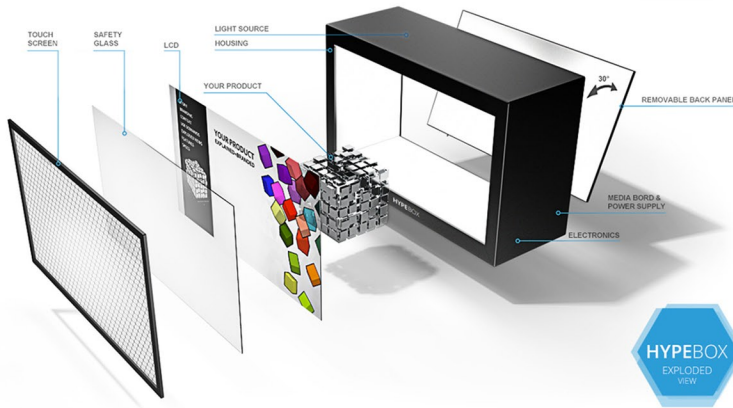

Stun the audience at your next event by bringing your product to life! An integrated transparent LCD screen solution which enables the user to see a real product at the same time as viewing digital content on the screen.

**USB Playback**

Play automatically from USB Stick (looped playback). Pictures and video formats like .MP4, .MPG, .AVI and .MOV are supported.

**Incredible Transparency**

The high and clear transparency turns this product into an incredible tool for any store, tradeshow or event.

**SPECIFICATIONS**

<b>Construction</b>	<b>Ruggedized Metal Showcase</b>
<b>Housing Color</b>	<b>White Matt</b>
<b>Panel</b>	<b>Transparent LCD</b>
<b>Transparency</b>	<b>15%</b>
<b>Refresh Rate</b>	<b>50 to 60Hz</b>
<b>Colors</b>	<b>16,7 Mil.</b>
<b>Viewing Angle</b>	<b>160deg in all Directions</b>
<b>Connections</b>	<b>USB, HDMI</b>
<b>Illumination</b>	<b>High Brightness LED Backlight</b>
<b>Orientation</b>	<b>Landscape &amp; Portrait Mode</b>
<b>Environmental Conditions</b>	<b>Working 0-40deg C</b>
<b>Power Supply</b>	<b>100-240V (50/60Hz)</b>
<b>Supported OS</b>	<b>Android, Windows, Linux, Mac OS X, and any External Mediaplayer</b>

**AVAILABLE SIZES**

- 43" HYPEBOX 10-PT TOUCH, 1920 X 1080  
42"W x 20.7"H x 15.7"D
- 32" HYPEBOX 10-PT TOUCH, 1920 X 1080  
31.7"W x 20"H x 12.6"D
- 21.5" HYPEBOX 2-PT TOUCH, 1920 X 1080  
22.8"W x 14.9"H x 8.6"D