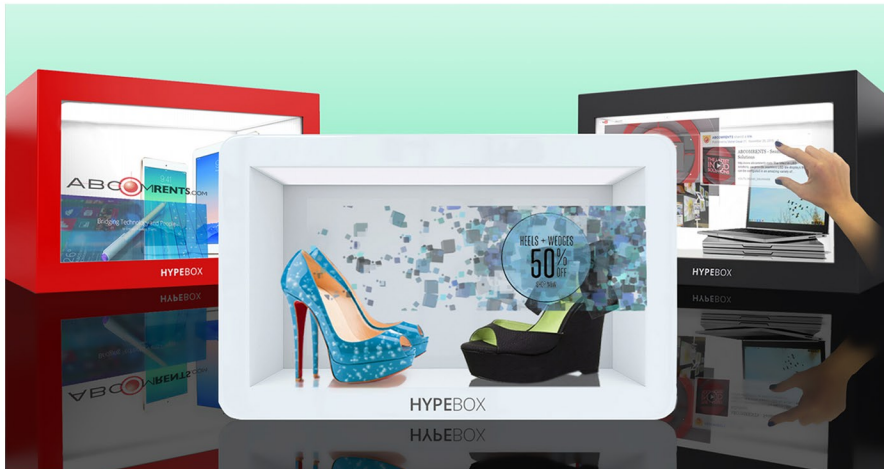

Stun the audience at your next event by bringing your product to life! An integrated transparent LCD screen solution which enables the user to see a real product at the same time as viewing digital content on the screen.

**USB Playback**

Play automatically from USB Stick (looped playback). Pictures and video formats like .MP4, .MPG, .AVI and .MOV are supported.

**Incredible Transparency**

The high and clear transparency turns this product into an incredible tool for any store, tradeshow or event.

**SPECIFICATIONS**

<b>Construction</b>	<b>Ruggedized Metal Showcase</b>
<b>Housing Color</b>	<b>White Matt</b>
<b>Panel</b>	<b>Transparent LCD</b>
<b>Transparency</b>	<b>15%</b>
<b>Refresh Rate</b>	<b>50 to 60Hz</b>
<b>Colors</b>	<b>16,7 Mil.</b>
<b>Viewing Angle</b>	<b>160deg in all Directions</b>
<b>Connections</b>	<b>USB, HDMI</b>
<b>Illumination</b>	<b>High Brightness LED Backlight</b>
<b>Orientation</b>	<b>Landscape &amp; Portrait Mode</b>
<b>Environmental Conditions</b>	<b>Working 0-40deg C</b>
<b>Power Supply</b>	<b>100-240V (50/60Hz)</b>
<b>Supported OS</b>	<b>Android, Windows, Linux, Mac OS X, and any External Mediaplayer</b>

**AVAILABLE SIZES**

- 43" HYPEBOX 10-PT TOUCH, 1920 X 1080  
42"W x 20.7"H x 15.7"D
- 32" HYPEBOX 10-PT TOUCH, 1920 X 1080  
31.7"W x 20"H x 12.6"D
- 21.5" HYPEBOX 2-PT TOUCH, 1920 X 1080  
22.8"W x 14.9"H x 8.6"D