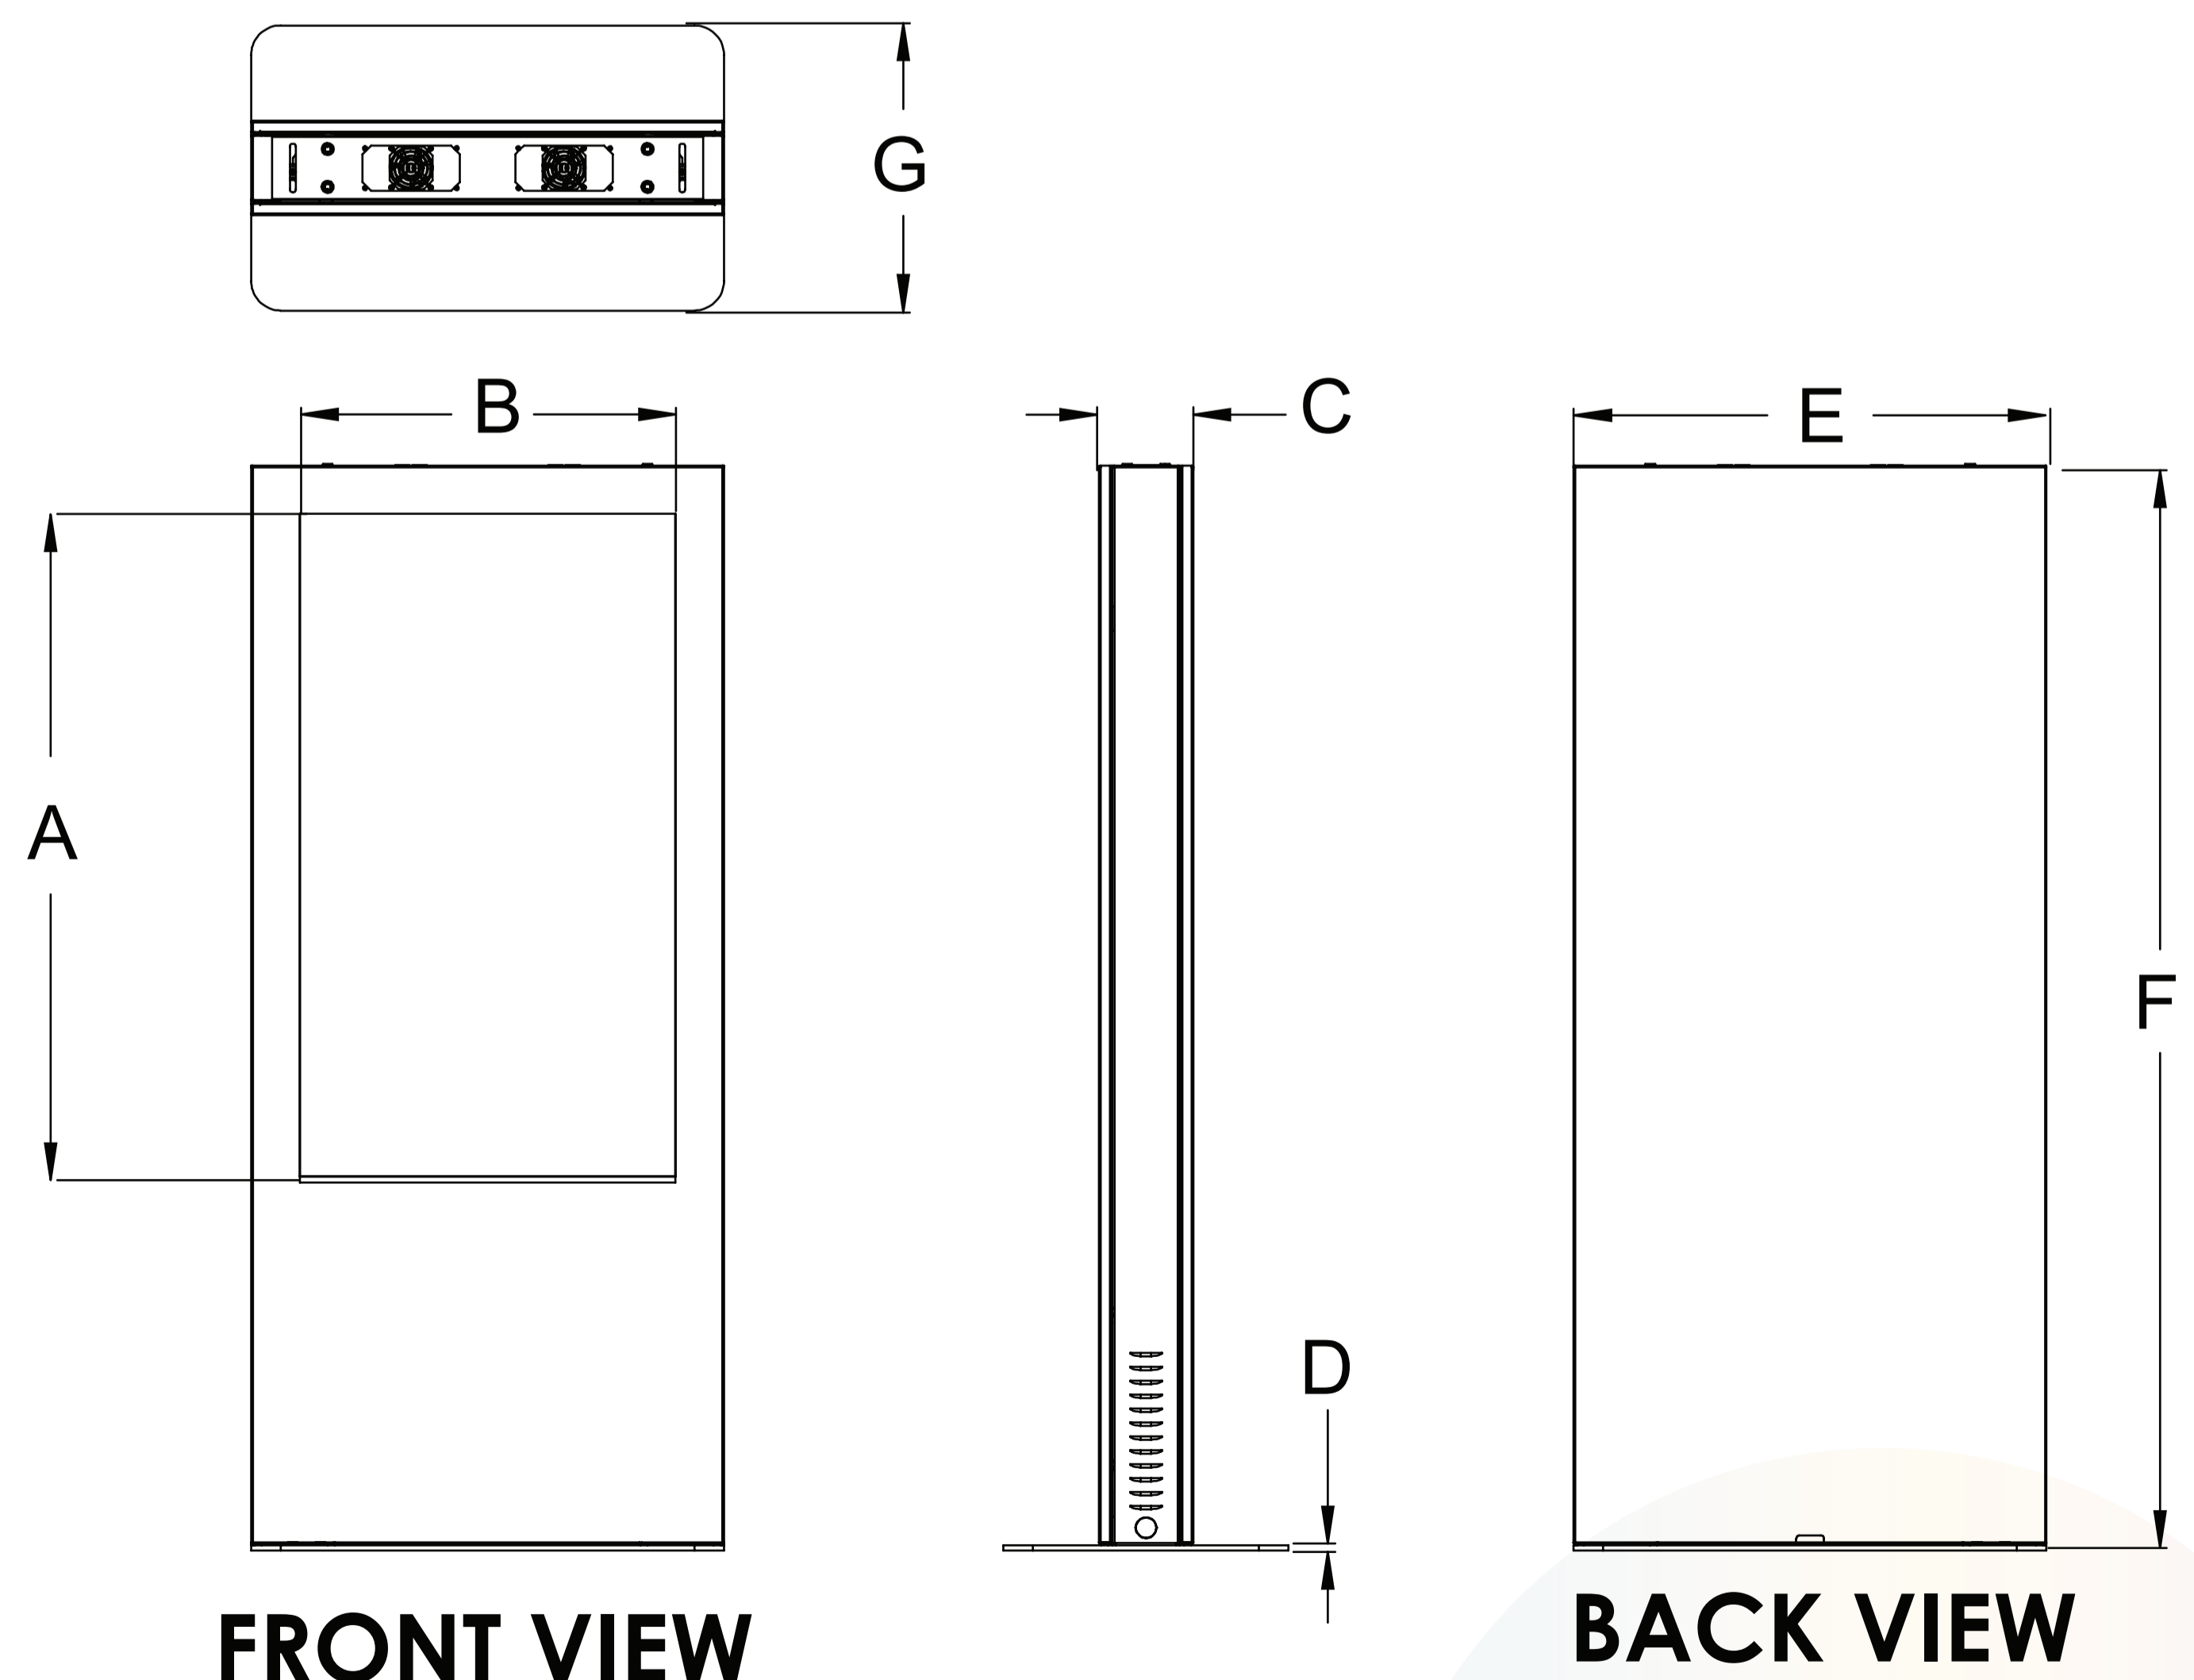

# Portrait Touchscreen Kiosk

Engage your audience with an interactive kiosk solution from ABCOMRENTS! With its sleek design accentuating the 55" Multi-Touch LED display, this is one kiosk that is sure to stop the passerby! The kiosk has an integrated Dual-Core I5 Processor, Windows 8 and built-in wireless capabilities. Your audience can interact using up to 10 simultaneous touch points! Rent with confidence and bring your event to life with this modern kiosk today!

## Features

This next generation kiosk brings you a slim, fresh look with security all in one that is fully brandable! The secured door allows for quick and easy access to the display while preventing unwanted access inside of the kiosk. Easily transported nationally with convenient service locations throughout the United States.

## Dimensions

34.00" x 78.12" x 20.50" ( 864 x 1984 x 521mm)

- ▶ 55" 10-Point Multi Touch Display
- ▶ Core i5 Processor, 8GIG/360GIG HD
- ▶ Windows 8 Professional, Office 2013

DIMENSION "A"	DIMENSION "B"	DIMENSION "C"	DIMENSION "D"	DIMENSION "E"	DIMENSION "F"	DIMENSION "G"
48"	27"	6.75"	.38"	34.00"	78.12"	20.50"