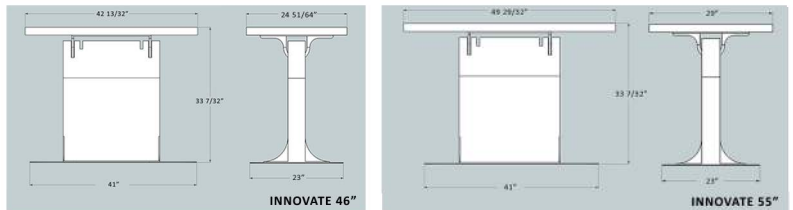

Introducing the new way to hold a collaborative meeting or team event, with the Innovate Surface Table. Work together, teach, or share with up to 10 points of simultaneous touch! Call today for a quote - (630) 250-9393.

Specifications

- Quad-Core I7 Processor
- 8GIG Ram
- 1TB Hard Drive
- Gigabit and 802.11N Networking
- 46" or 55" 10-Pt Multi-Touch Solution
- Coffee Table Height 24"
- Full Height 34"
- Tilt up to 60deg in 10° increments

Dimensions

- Base plate - 39"x23"
- Full/Coffee table height - 34"/24"
- Innovate 46 - 41.5"W x 24.1"D
- Innovate 55 - 49.9"W x 29.0"D
- Weight - 160lbs